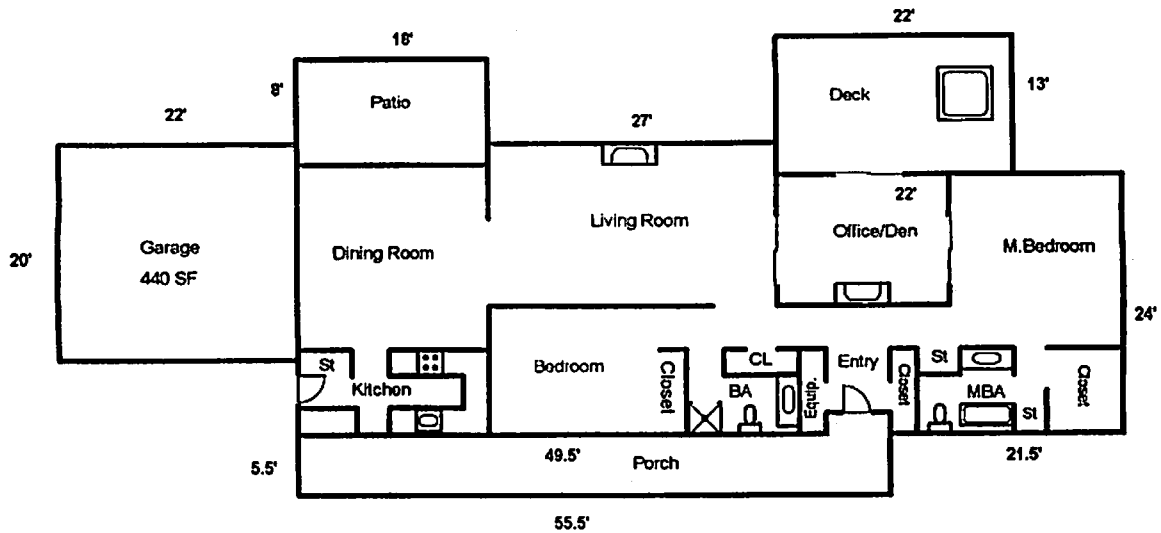

# SKETCH

40 Laurel Dr.  
Carmel Valley

Entry	6 x 6
Living Room	15 x 26
Dining Room	15 x 17
Office/Den	15 x 11
Bedroom	11 x 14
M. Bedroom	15 x 15
Kitchen	7 x 17
Total...	2,004 SF